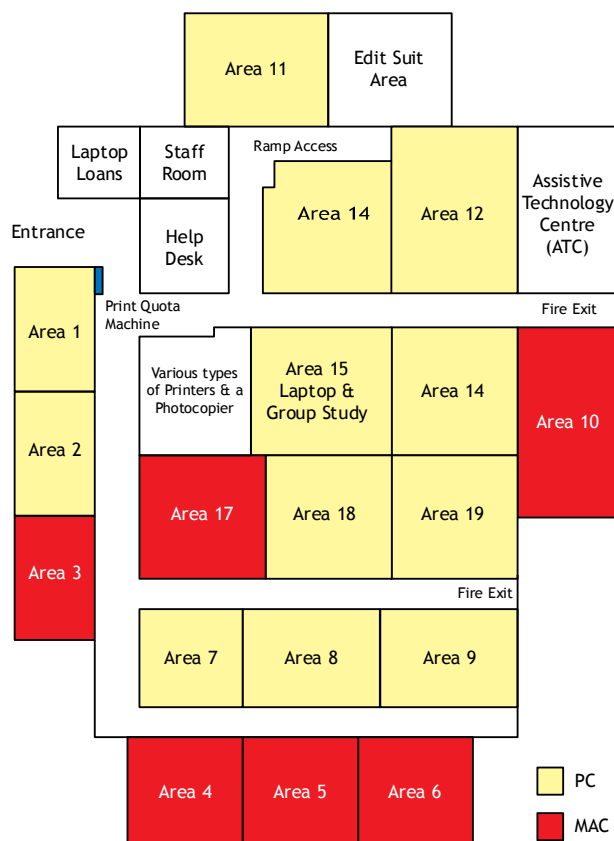

All the LRCs have wireless access and dedicated powered wireless tables for use with your own laptop or other mobile device.

The helpdesk staff are available to assist with any problems or queries you might have when using any of the computer facilities, you can either pop in and see us, ring one of the LRCs or email us on lrc.help@solent.ac.uk.

During exam and busy periods the opening hours of the centres are extended to meet the requirements of the students, please check the Portal and the LRCs for more details. Outside term time opening hours may vary but there is always a LRC open on weekdays between 8.30am and 5.00pm (4.30pm on Fridays), again see the Portal for details during these periods.

Andrews Learning Resource Centre

(Ground floor of the Michael Andrews Building, off the main concourse.)

Tel: 023 8201 3340 or ext: 3340

This is the largest LRC, with over 400 computers, both PC and Apple Mac. It has powered wireless laptop spaces, a large open access area along with several teaching classrooms, which are available when not booked for teaching.

Any bookings in the teaching areas are displayed outside each area and you must leave before a lesson is due to start.

Both A4 and A3 scanners are available in most areas. All areas are connected to both black and white and colour printers. Also the LRC has a photocopier.

Opening Times

Monday - Friday	8.30am - 9.00pm
Saturday	9.00am - 4.45pm
Sunday	9.45am - 4.45pm

Tel: 023 8201 3340 (Andrews Learning Resource Centre)

Tel: 023 8201 2003/023 8201 2005 (Matthews Learning Resource Centre)

Tel: 023 8201 3695 (Mountbatten Library Learning Resource Centre)

Email: lrc.help@solent.ac.uk