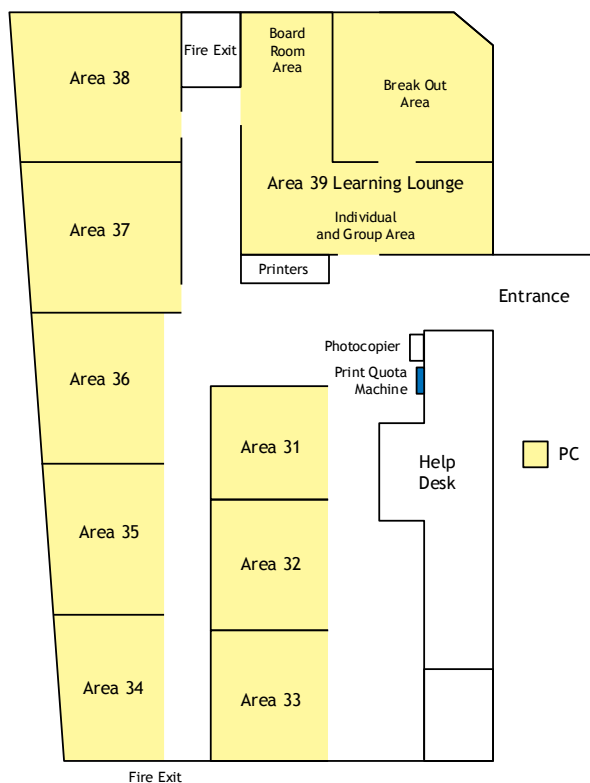

Any bookings in the teaching areas are displayed outside each area and you must leave before a lesson is due to start.

Both A4 and A3 scanners are available in most areas. All areas are connected to both black and white and colour printers. Also the LRC has a photocopier.

This LRC has over 200 PCs (but no Apple Macs), in both open access and screened teaching areas.

The 'Learning Lounge' is an exciting area offering students a variety of different 'learning' spaces allowing you to choose how you work and interact. It includes an informal Breakout area, with moveable group desks and soft chairs for informal group discussions, a Boardroom area with an interactive screen where presentations can be rehearsed and a more formal IT space for groups who wish to use LRC equipment alongside their own laptops. The LRC also offers a free laptop loan service. These laptops are for use within the Learning Lounge only and cannot be removed from the LRC (Campus Card required).