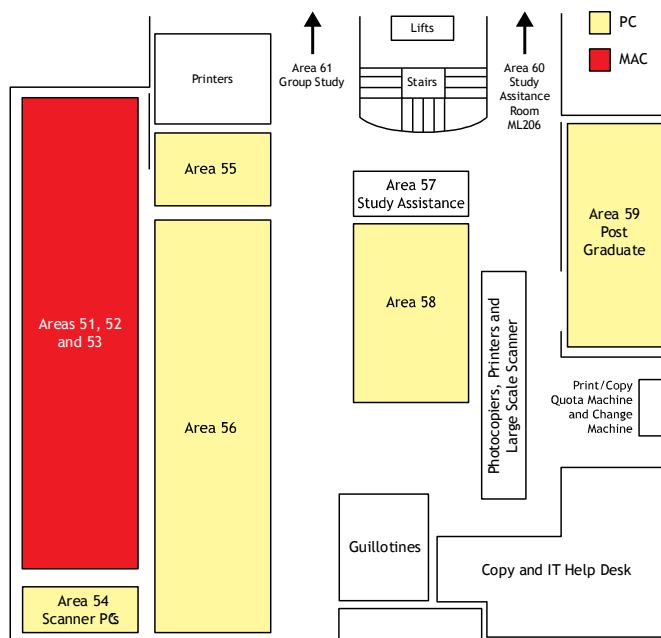

Opening Times	Library	LRC Help Desk
Monday - Thursday	8:30am - 11:45pm	8:30am - 5:00pm
Friday	8:30am - 7:00pm	8:30am - 4.30pm
Saturday - Sunday	10:00am - 8:00pm	Closed